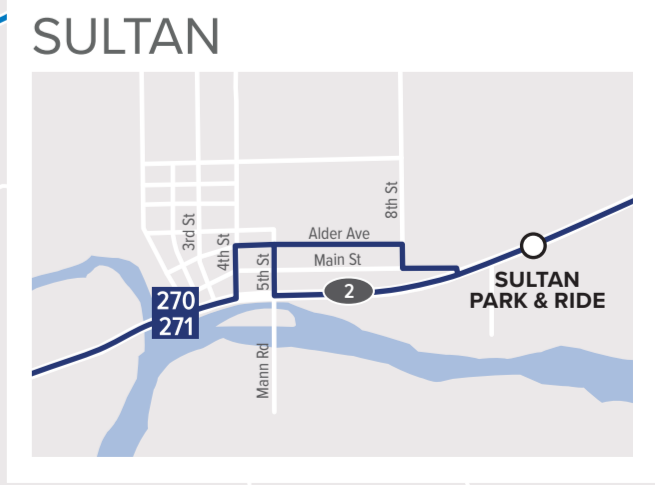

Community Transit Proposed System Map

Swift Bus Rapid Transit

- BL **Swift Blue Line**
Everett – Shoreline
- GN **Swift Green Line**
Seaway – Canyon Park
- OR **Swift Orange Line**
Edmonds College – McCollum Park
- **Swift stations**

Local Routes

- 101 Mariner – Aurora Village
- 102 Edmonds – Lynnwood
- 103 Seaway – Lynnwood
- 106 Mariner – Bothell
- 109 Lake Stevens – Ash Way
- 111 Brier – Mountlake Terrace
- 112 Ash Way – Mountlake Terrace
- 114 Aurora Village – Lynnwood
- 117 Mukilteo – Lynnwood
- 119 Ash Way – Mountlake Terrace
- 120 Lynnwood – Bothell
- 121 Ash Way – Bothell
- 130 Edmonds – Lynnwood
- 166 Edmonds – Silver Firs
- 201 Smokey Point – Lynnwood
- 202 Smokey Point – Lynnwood
- 209 Lake Stevens – Smokey Point
- 220 Arlington – Smokey Point
- 222 Marysville – Tulalip
- 223 Marysville – Quil Ceda
- 230 Darrington – Smokey Point
- 240 Stanwood – Smokey Point
- 270 Gold Bar/Monroe – Everett
- 271 Gold Bar/Monroe – Everett
- 280 Granite Falls/Lake Stevens – Everett

Express Routes

- 901 Silver Firs – Lynnwood
- 903 Lake Stevens – Lynnwood
- 904 Marysville – Lynnwood
- 905 Stanwood – Lynnwood
- 907 Stanwood – Seaway
- 908 Snohomish – Bellevue
- 909 Edmonds – Mountlake Terrace

Sound Transit Link Light Rail

- 1 **1 Line**
Lynnwood – Angle Lake
- 2 **2 Line**
Lynnwood – Redmond
- P **Link station**
- Park & Ride / Transit Center**

TO DARRINGTON

TO BELLEVUE