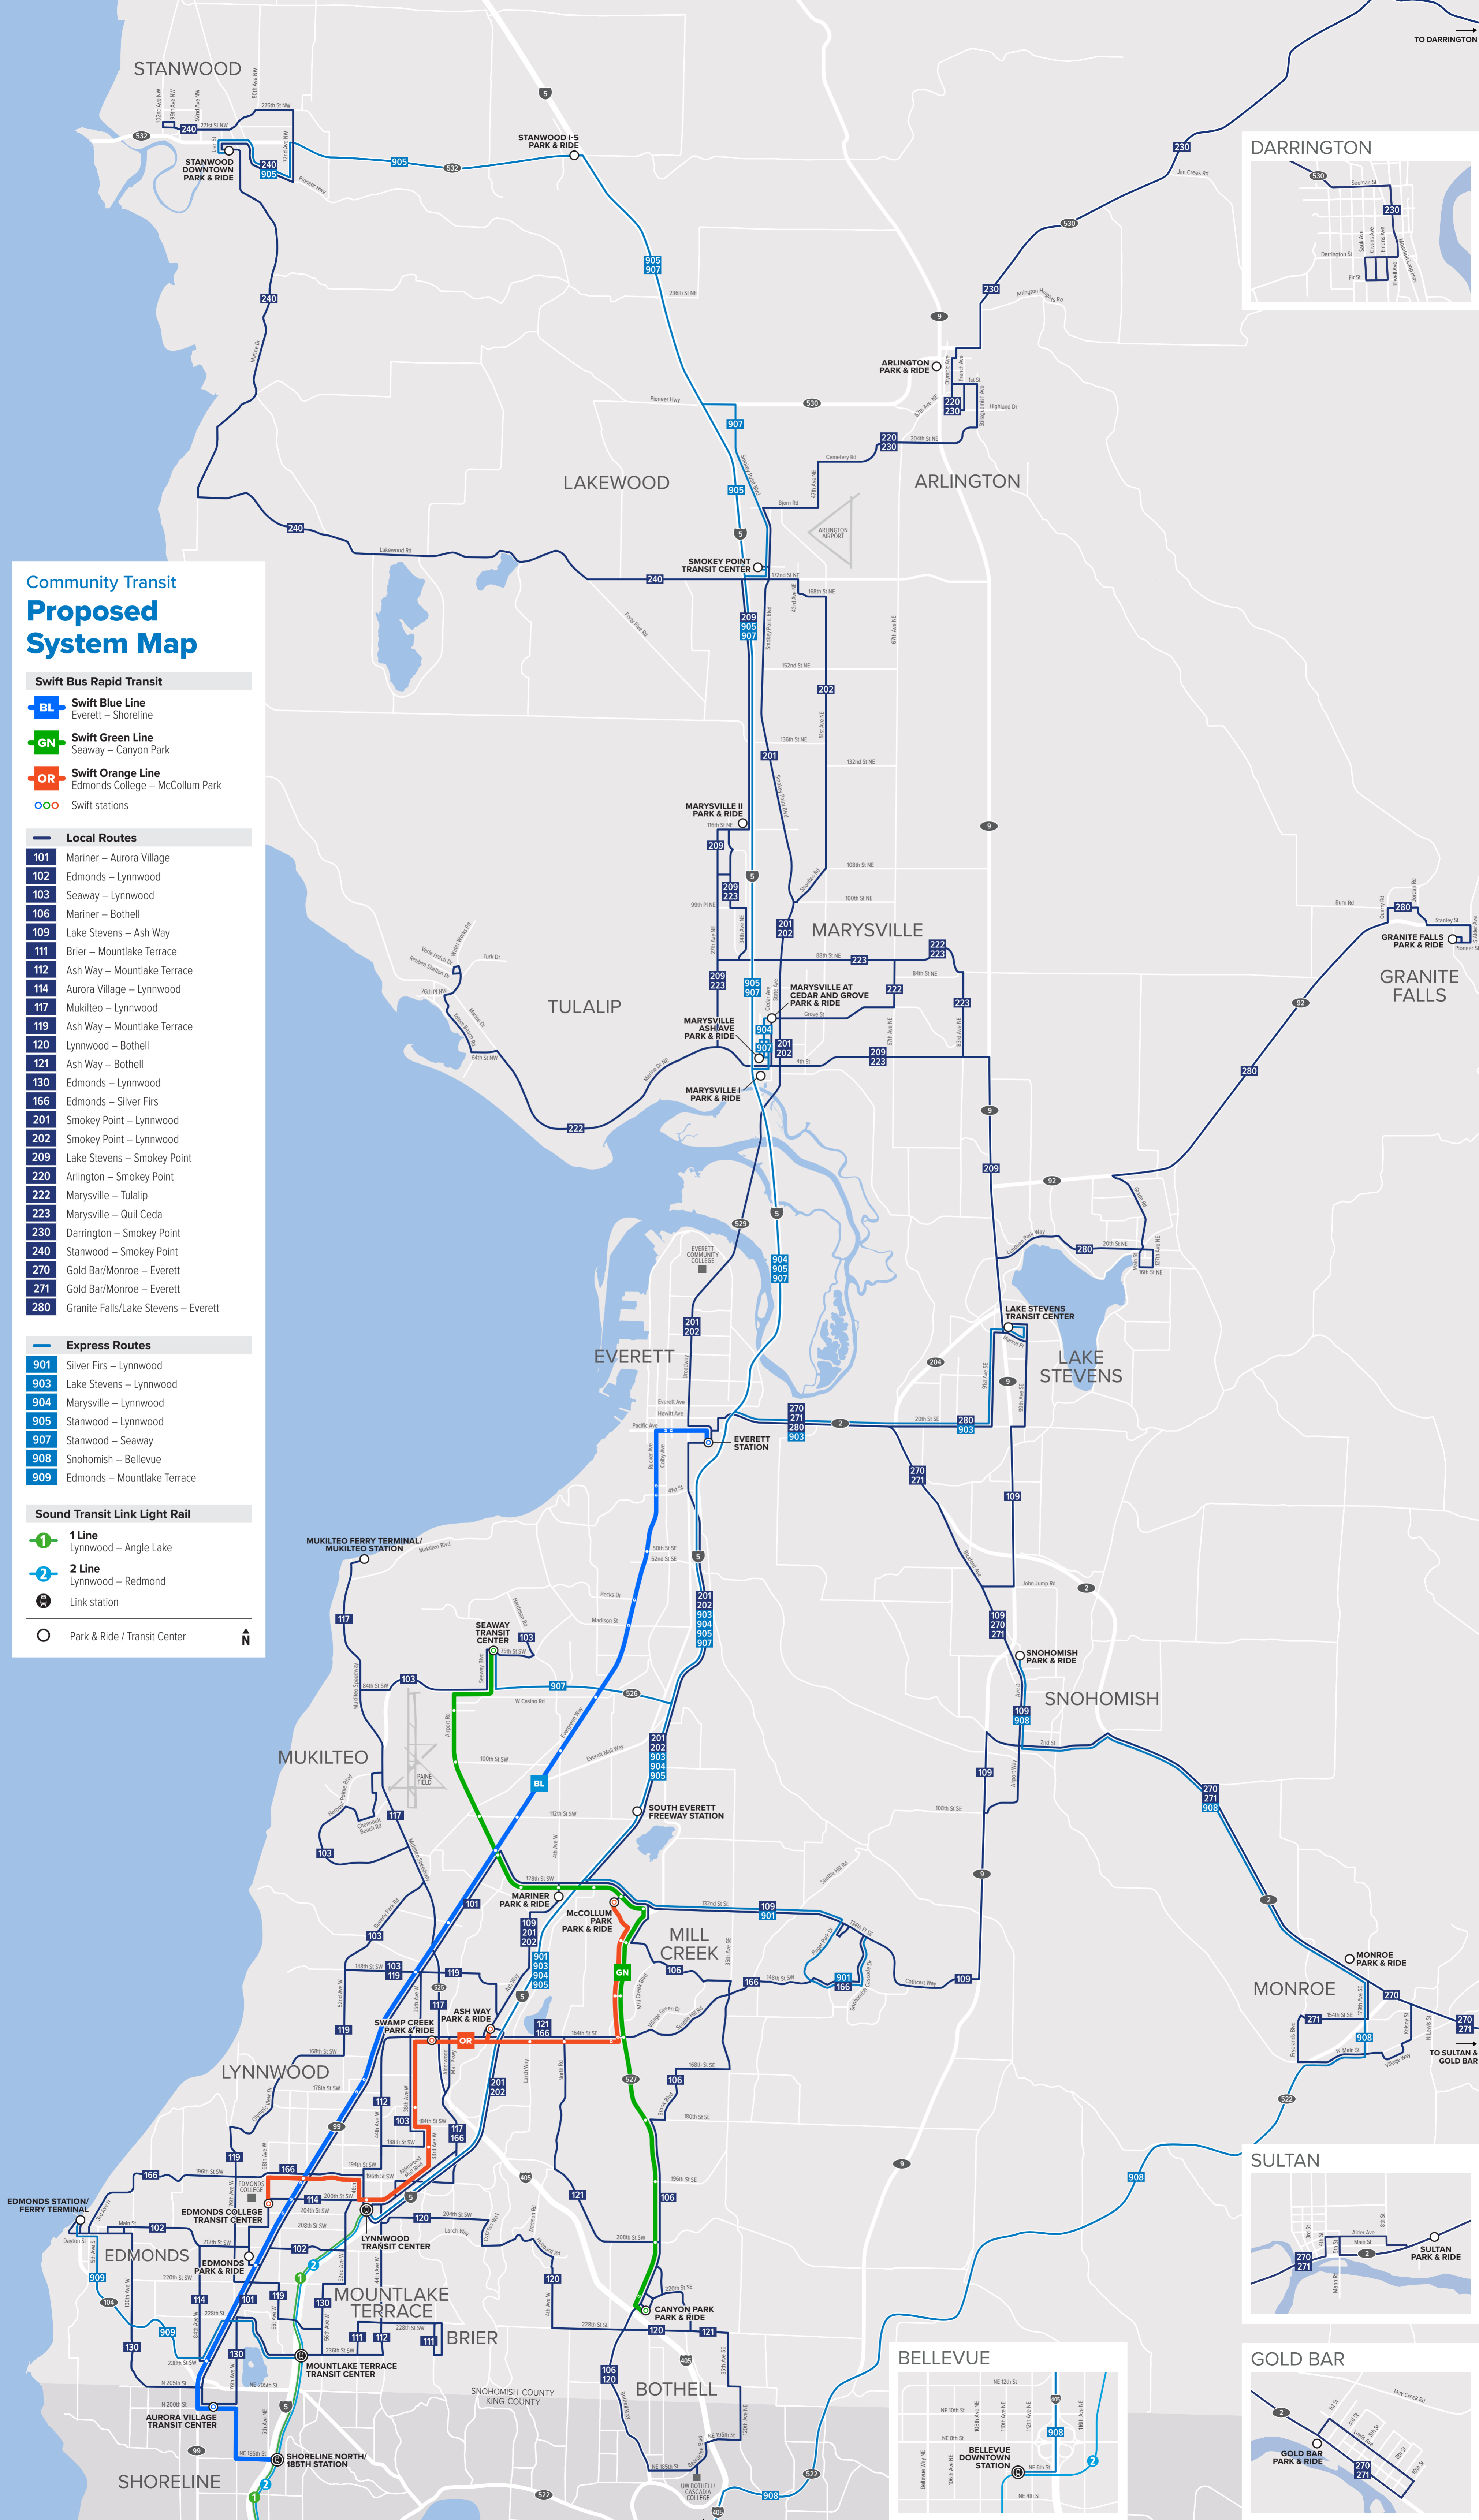

Community Transit Proposed System Map

Swift Bus Rapid Transit

- BL **Swift Blue Line**
Everett – Shoreline
- GN **Swift Green Line**
Seaway – Canyon Park
- OR **Swift Orange Line**
Edmonds College – McCollum Park
- **Swift stations**

Local Routes

- 101 Mariner – Aurora Village
- 102 Edmonds – Lynnwood
- 103 Seaway – Lynnwood
- 106 Mariner – Bothell
- 109 Lake Stevens – Ash Way
- 111 Brier – Mountlake Terrace
- 112 Ash Way – Mountlake Terrace
- 114 Aurora Village – Lynnwood
- 117 Mukilteo – Lynnwood
- 119 Ash Way – Mountlake Terrace
- 120 Lynnwood – Bothell
- 121 Ash Way – Bothell
- 130 Edmonds – Lynnwood
- 166 Edmonds – Silver Firs
- 201 Smokey Point – Lynnwood
- 202 Smokey Point – Lynnwood
- 209 Lake Stevens – Smokey Point
- 220 Arlington – Smokey Point
- 222 Marysville – Tulalip
- 223 Marysville – Quil Ceda
- 230 Darrington – Smokey Point
- 240 Stanwood – Smokey Point
- 270 Gold Bar/Monroe – Everett
- 271 Gold Bar/Monroe – Everett
- 280 Granite Falls/Lake Stevens – Everett

Express Routes

- 901 Silver Firs – Lynnwood
- 903 Lake Stevens – Lynnwood
- 904 Marysville – Lynnwood
- 905 Stanwood – Lynnwood
- 907 Stanwood – Seaway
- 908 Snohomish – Bellevue
- 909 Edmonds – Mountlake Terrace

Sound Transit Link Light Rail

- 1 **1 Line**
Lynnwood – Angle Lake
- 2 **2 Line**
Lynnwood – Redmond
- P **Link station**
- Park & Ride / Transit Center**

TO DARRINGTON

TO BELLEVUE