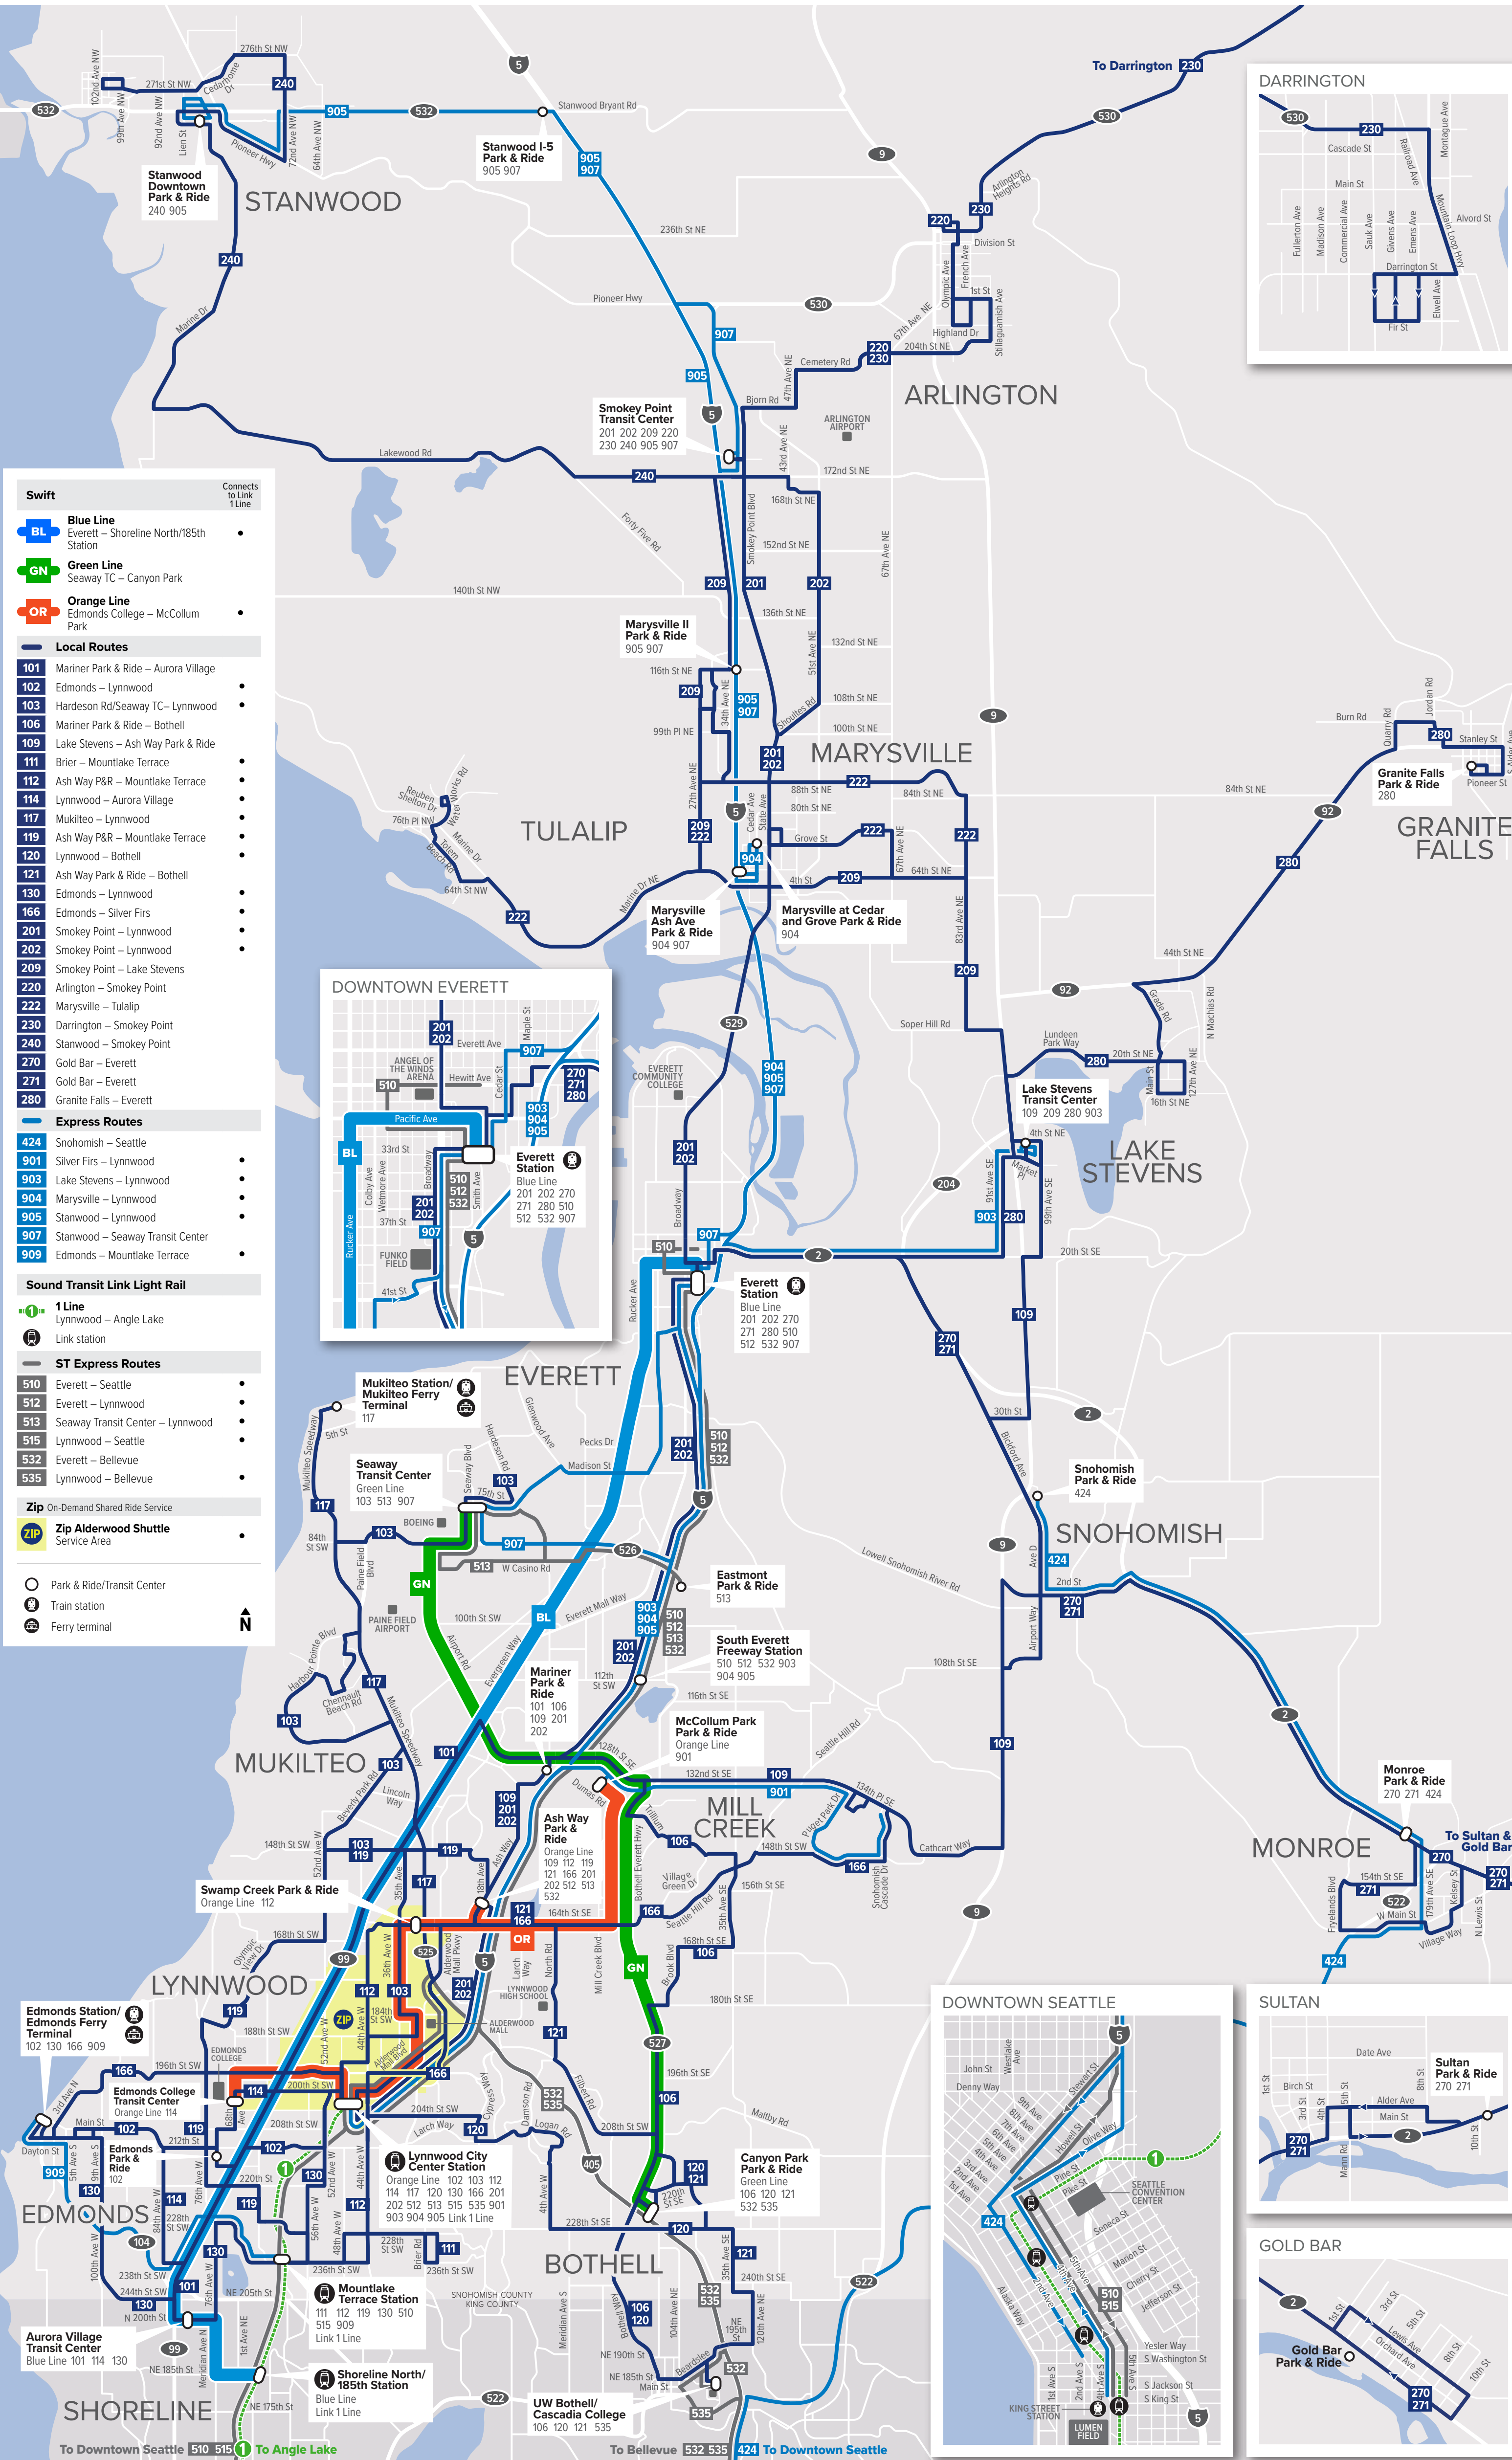

Community Transit System Map

Swift Connects to Link 1 Line

- BL Blue Line** Everett – Shoreline North/185th Station
- GN Green Line** Seaway TC – Canyon Park
- OR Orange Line** Edmonds College – McCollum Park

Local Routes

- 101 Mariner Park & Ride – Aurora Village
- 102 Edmonds – Lynnwood
- 103 Hardeson Rd/Seaway TC – Lynnwood
- 106 Mariner Park & Ride – Bothell
- 109 Lake Stevens – Ash Way Park & Ride
- 111 Brier – Mountlake Terrace
- 112 Ash Way P&R – Mountlake Terrace
- 114 Lynnwood – Aurora Village
- 117 Mukilteo – Lynnwood
- 119 Ash Way P&R – Mountlake Terrace
- 120 Lynnwood – Bothell
- 121 Ash Way Park & Ride – Bothell
- 130 Edmonds – Lynnwood
- 166 Edmonds – Silver Firs
- 201 Smokey Point – Lynnwood
- 202 Smokey Point – Lynnwood
- 209 Smokey Point – Lake Stevens
- 220 Arlington – Smokey Point
- 222 Marysville – Tulalip
- 230 Darrington – Smokey Point
- 240 Stanwood – Smokey Point
- 270 Gold Bar – Everett
- 271 Gold Bar – Everett
- 280 Granite Falls – Everett

Express Routes

- 424 Snohomish – Seattle
- 901 Silver Firs – Lynnwood
- 903 Lake Stevens – Lynnwood
- 904 Marysville – Lynnwood
- 905 Stanwood – Lynnwood
- 907 Stanwood – Seaway Transit Center
- 909 Edmonds – Mountlake Terrace

Sound Transit Link Light Rail

- 1 Line** Lynnwood – Angle Lake
- Link station

ST Express Routes

- 510 Everett – Seattle
- 512 Everett – Lynnwood
- 513 Seaway Transit Center – Lynnwood
- 515 Lynnwood – Seattle
- 532 Everett – Bellevue
- 535 Lynnwood – Bellevue